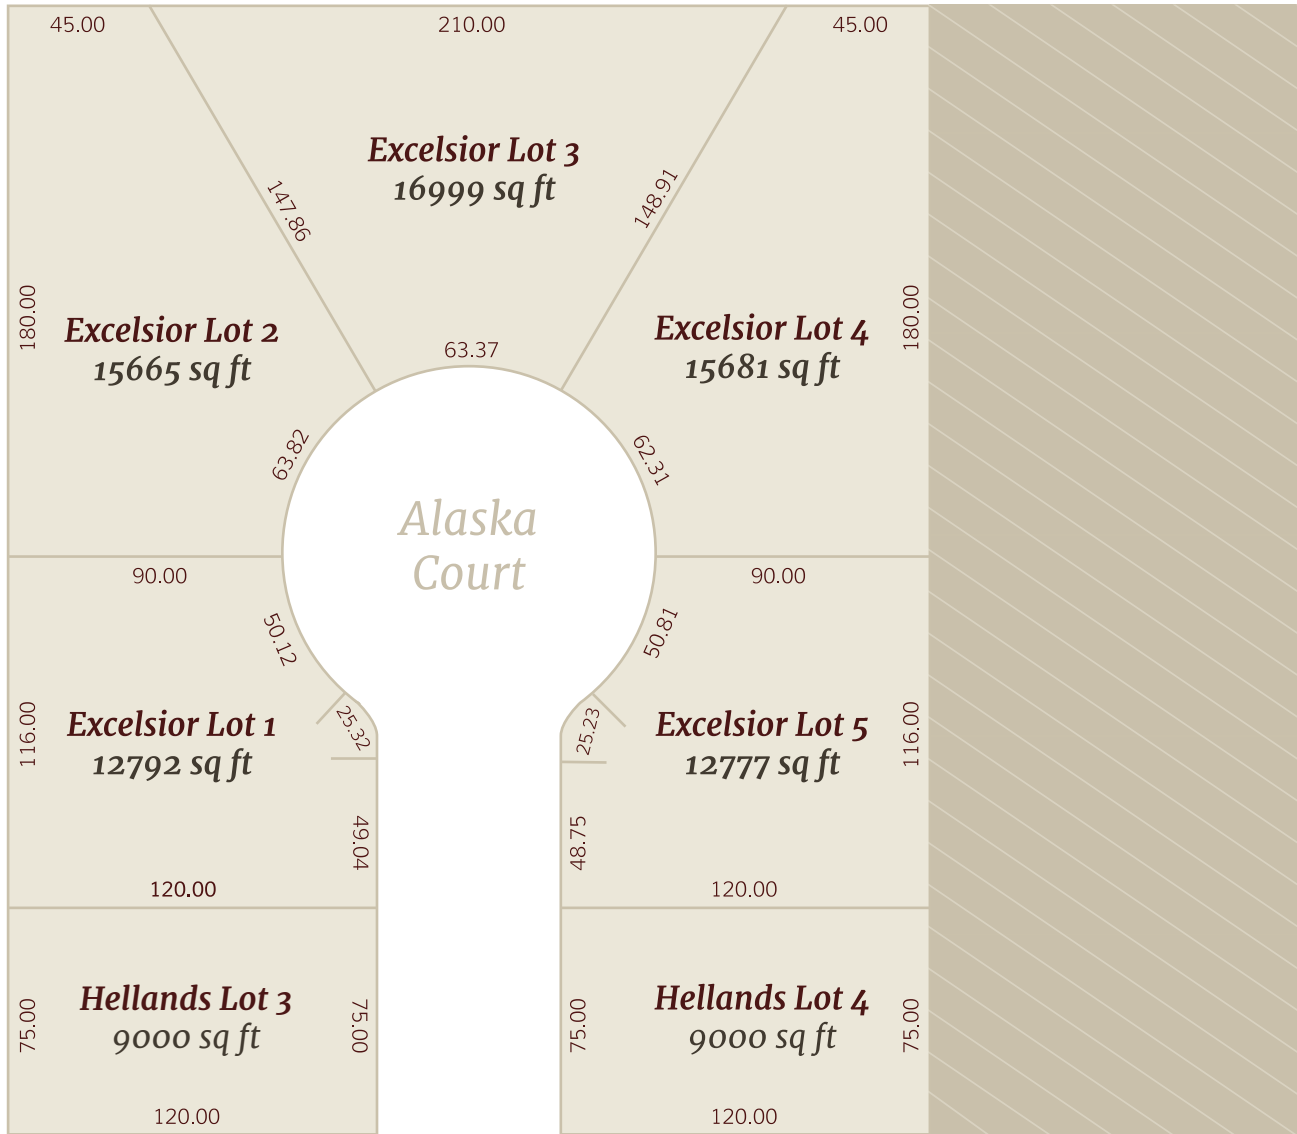

# Excelsior Addition Helland's Sixth Addition

Location in Hutchinson, MN

Rotary Park

California Street

Carolina Avenue NW

Reference Key

North

scale in feet