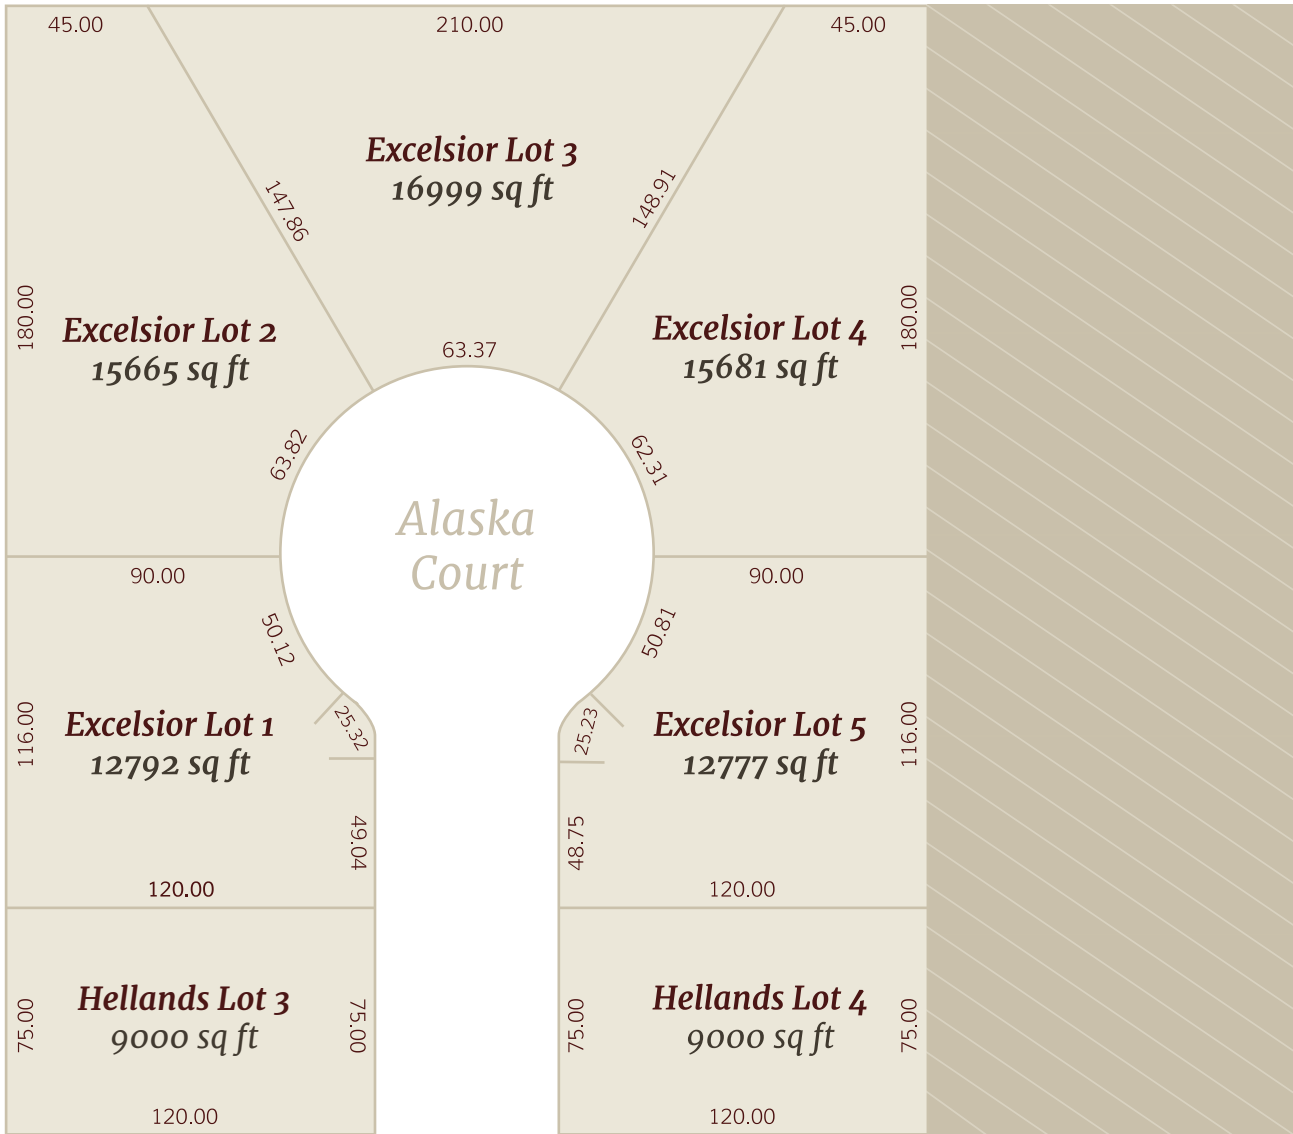

Excelsior Addition Helland's Sixth Addition

Location in Hutchinson, MN

Rotary Park

California Street

Carolina Avenue NW

Reference Key

North

scale in feet