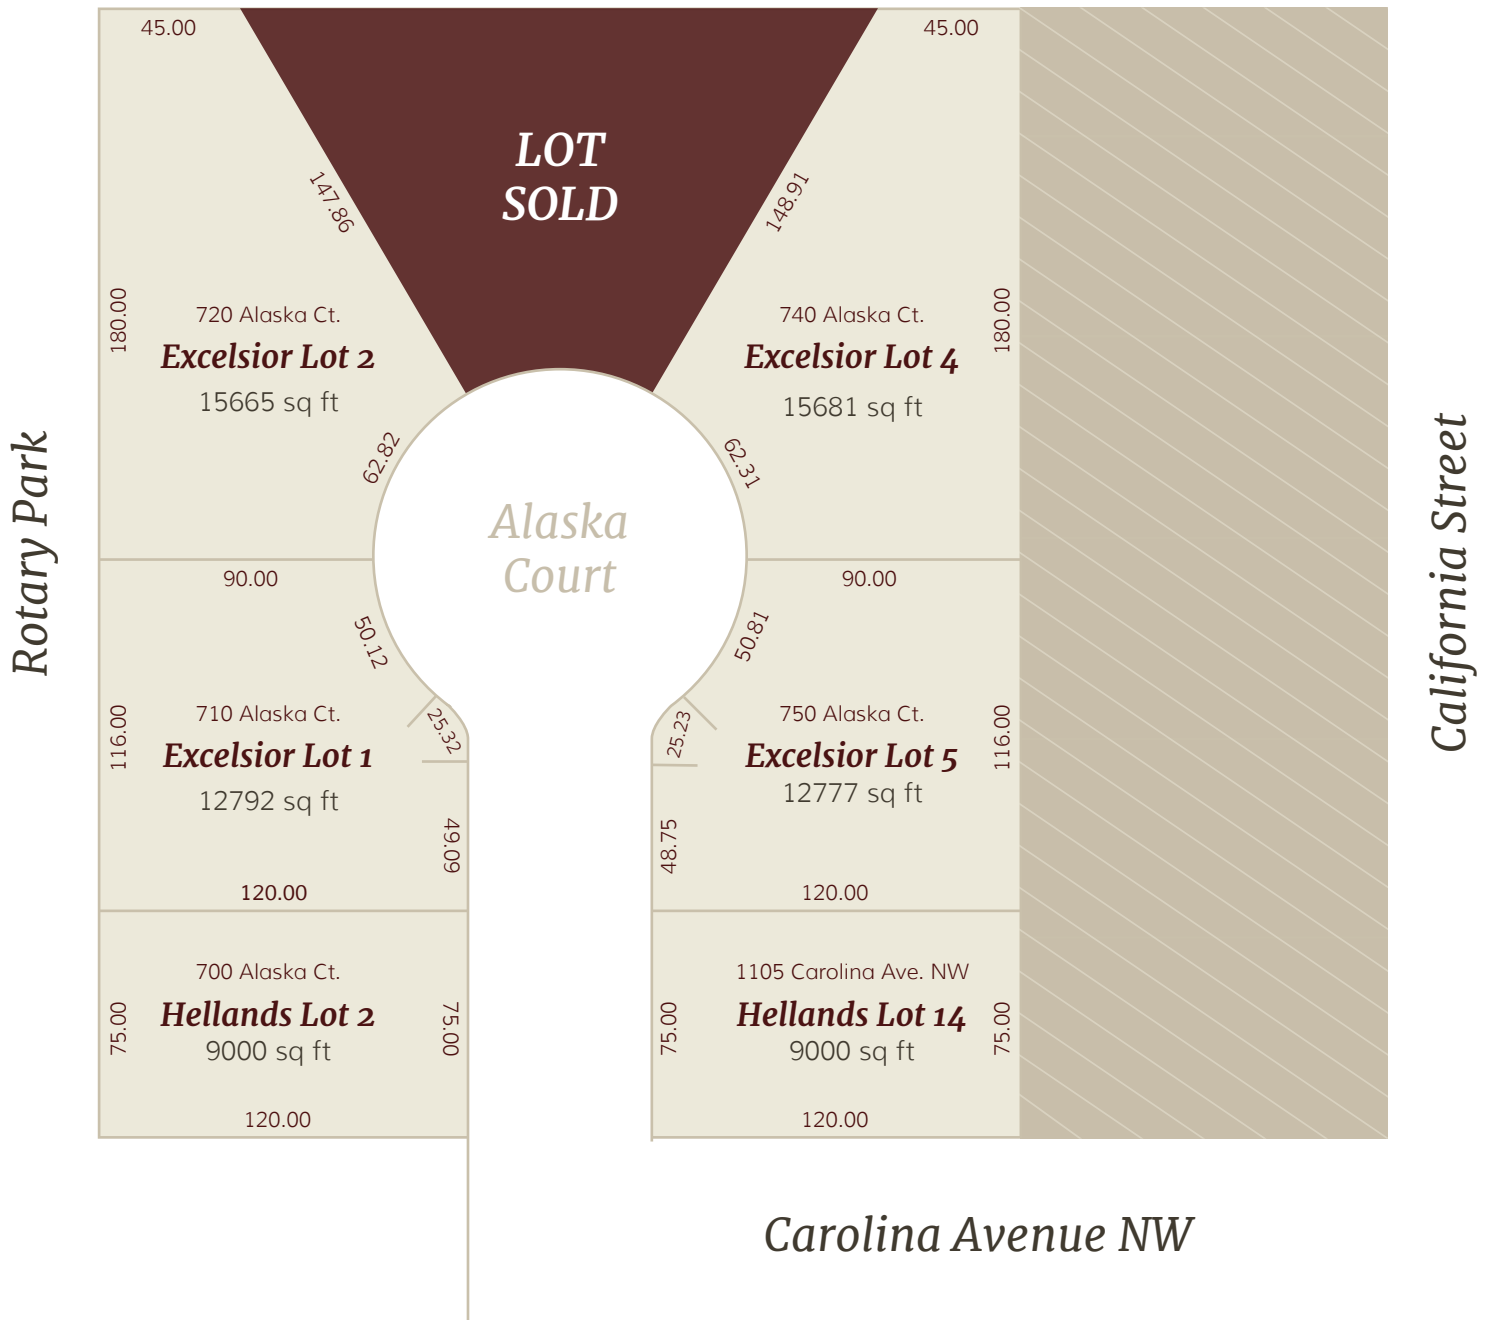

Excelsior Addition Helland's Sixth Addition

Location in Hutchinson, MN

Reference Key

North

0 25 50 100

scale in feet