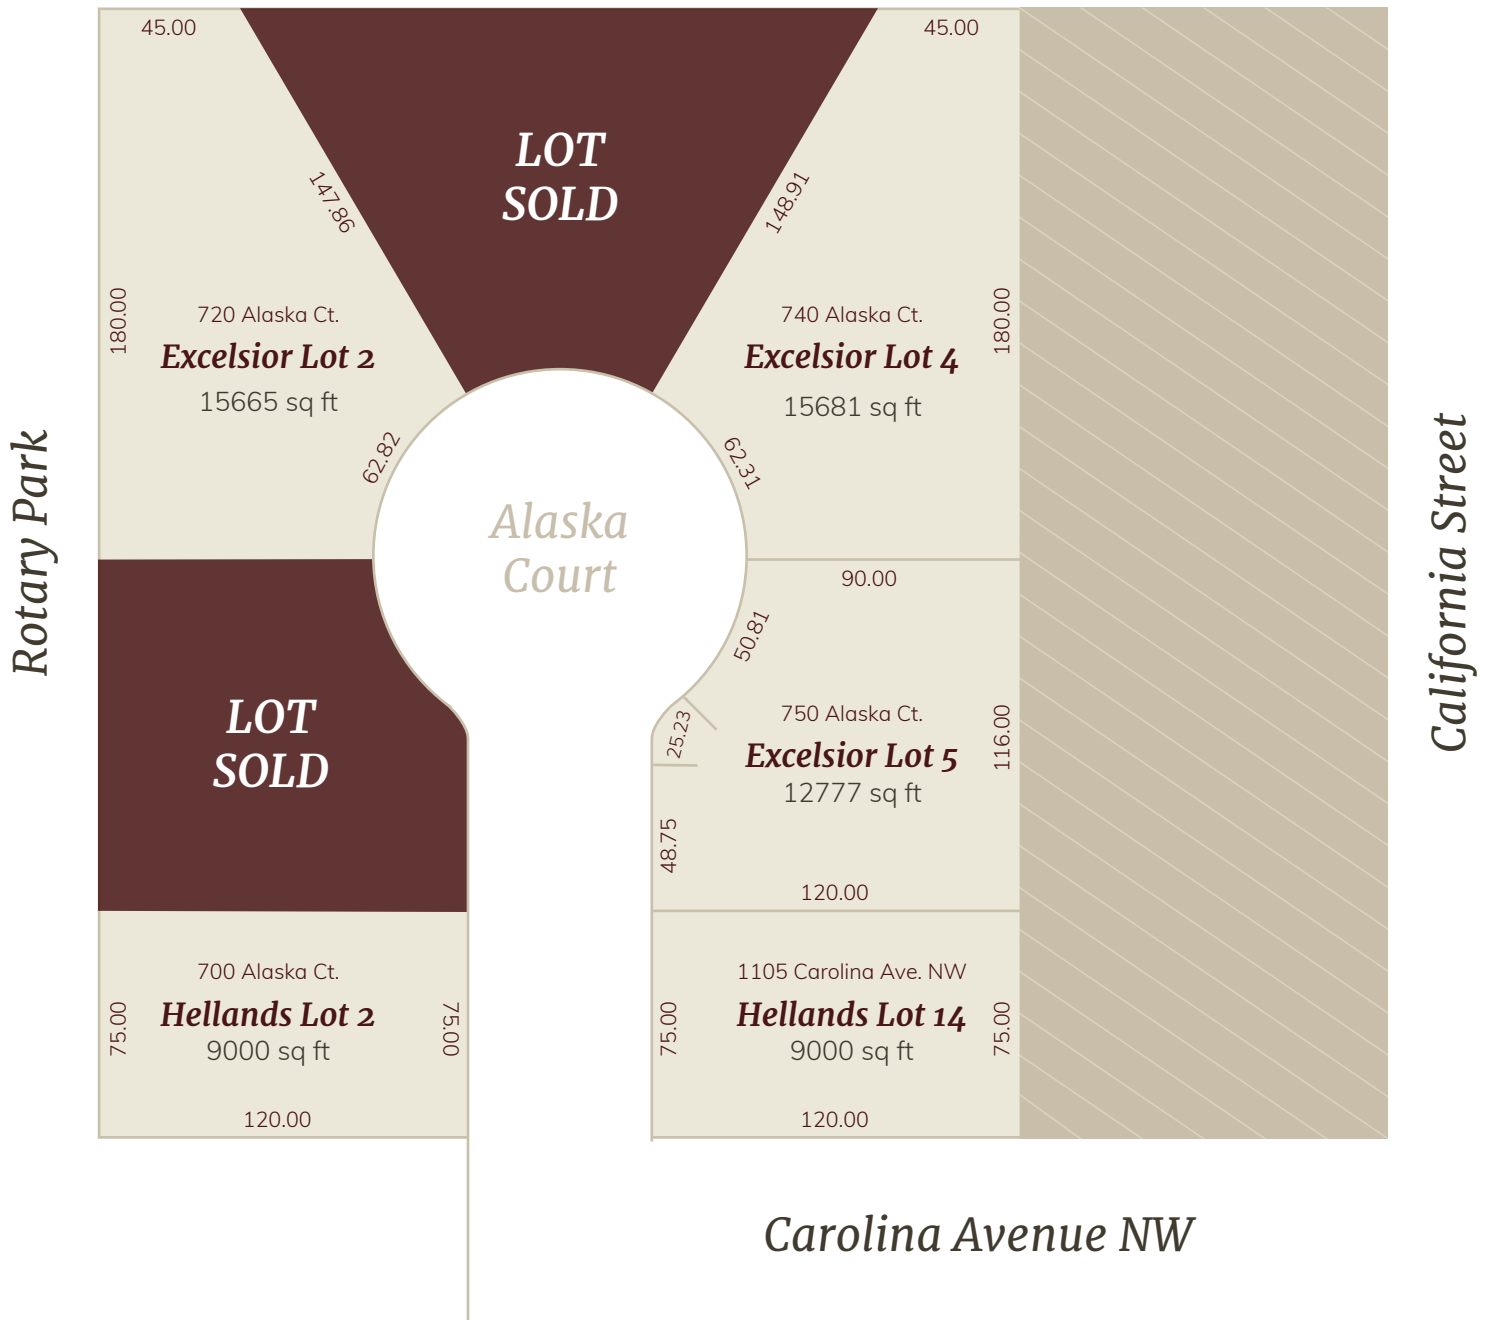

# Excelsior Addition Helland's Sixth Addition

Location in Hutchinson, MN

## Reference Key

North

0 25 50 100

scale in feet